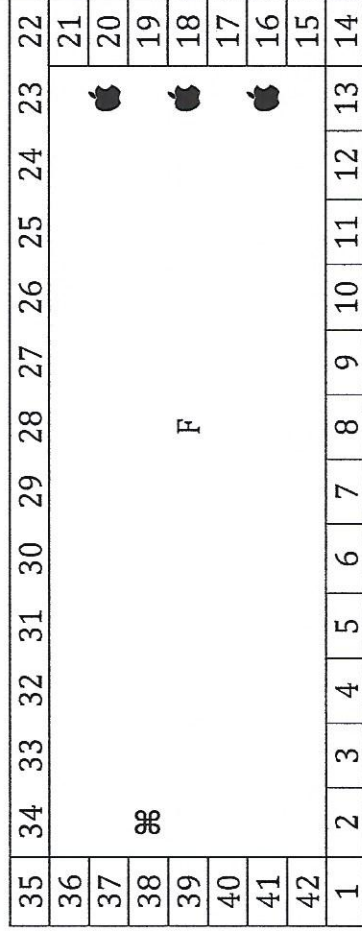

Outdoor Booths

- 🍏 Tree
- Ⓟ Power (2)
- ⌘ Power (4)