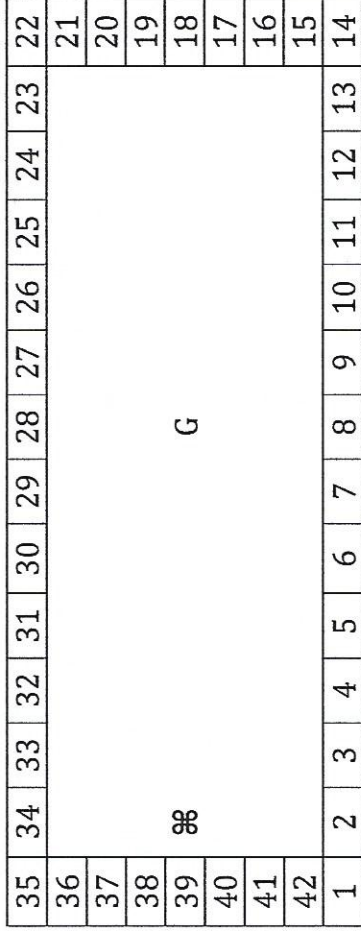

Outdoor Booths

- 🍏 Tree
- Ⓟ Power (2)
- ⌘ Power (4)